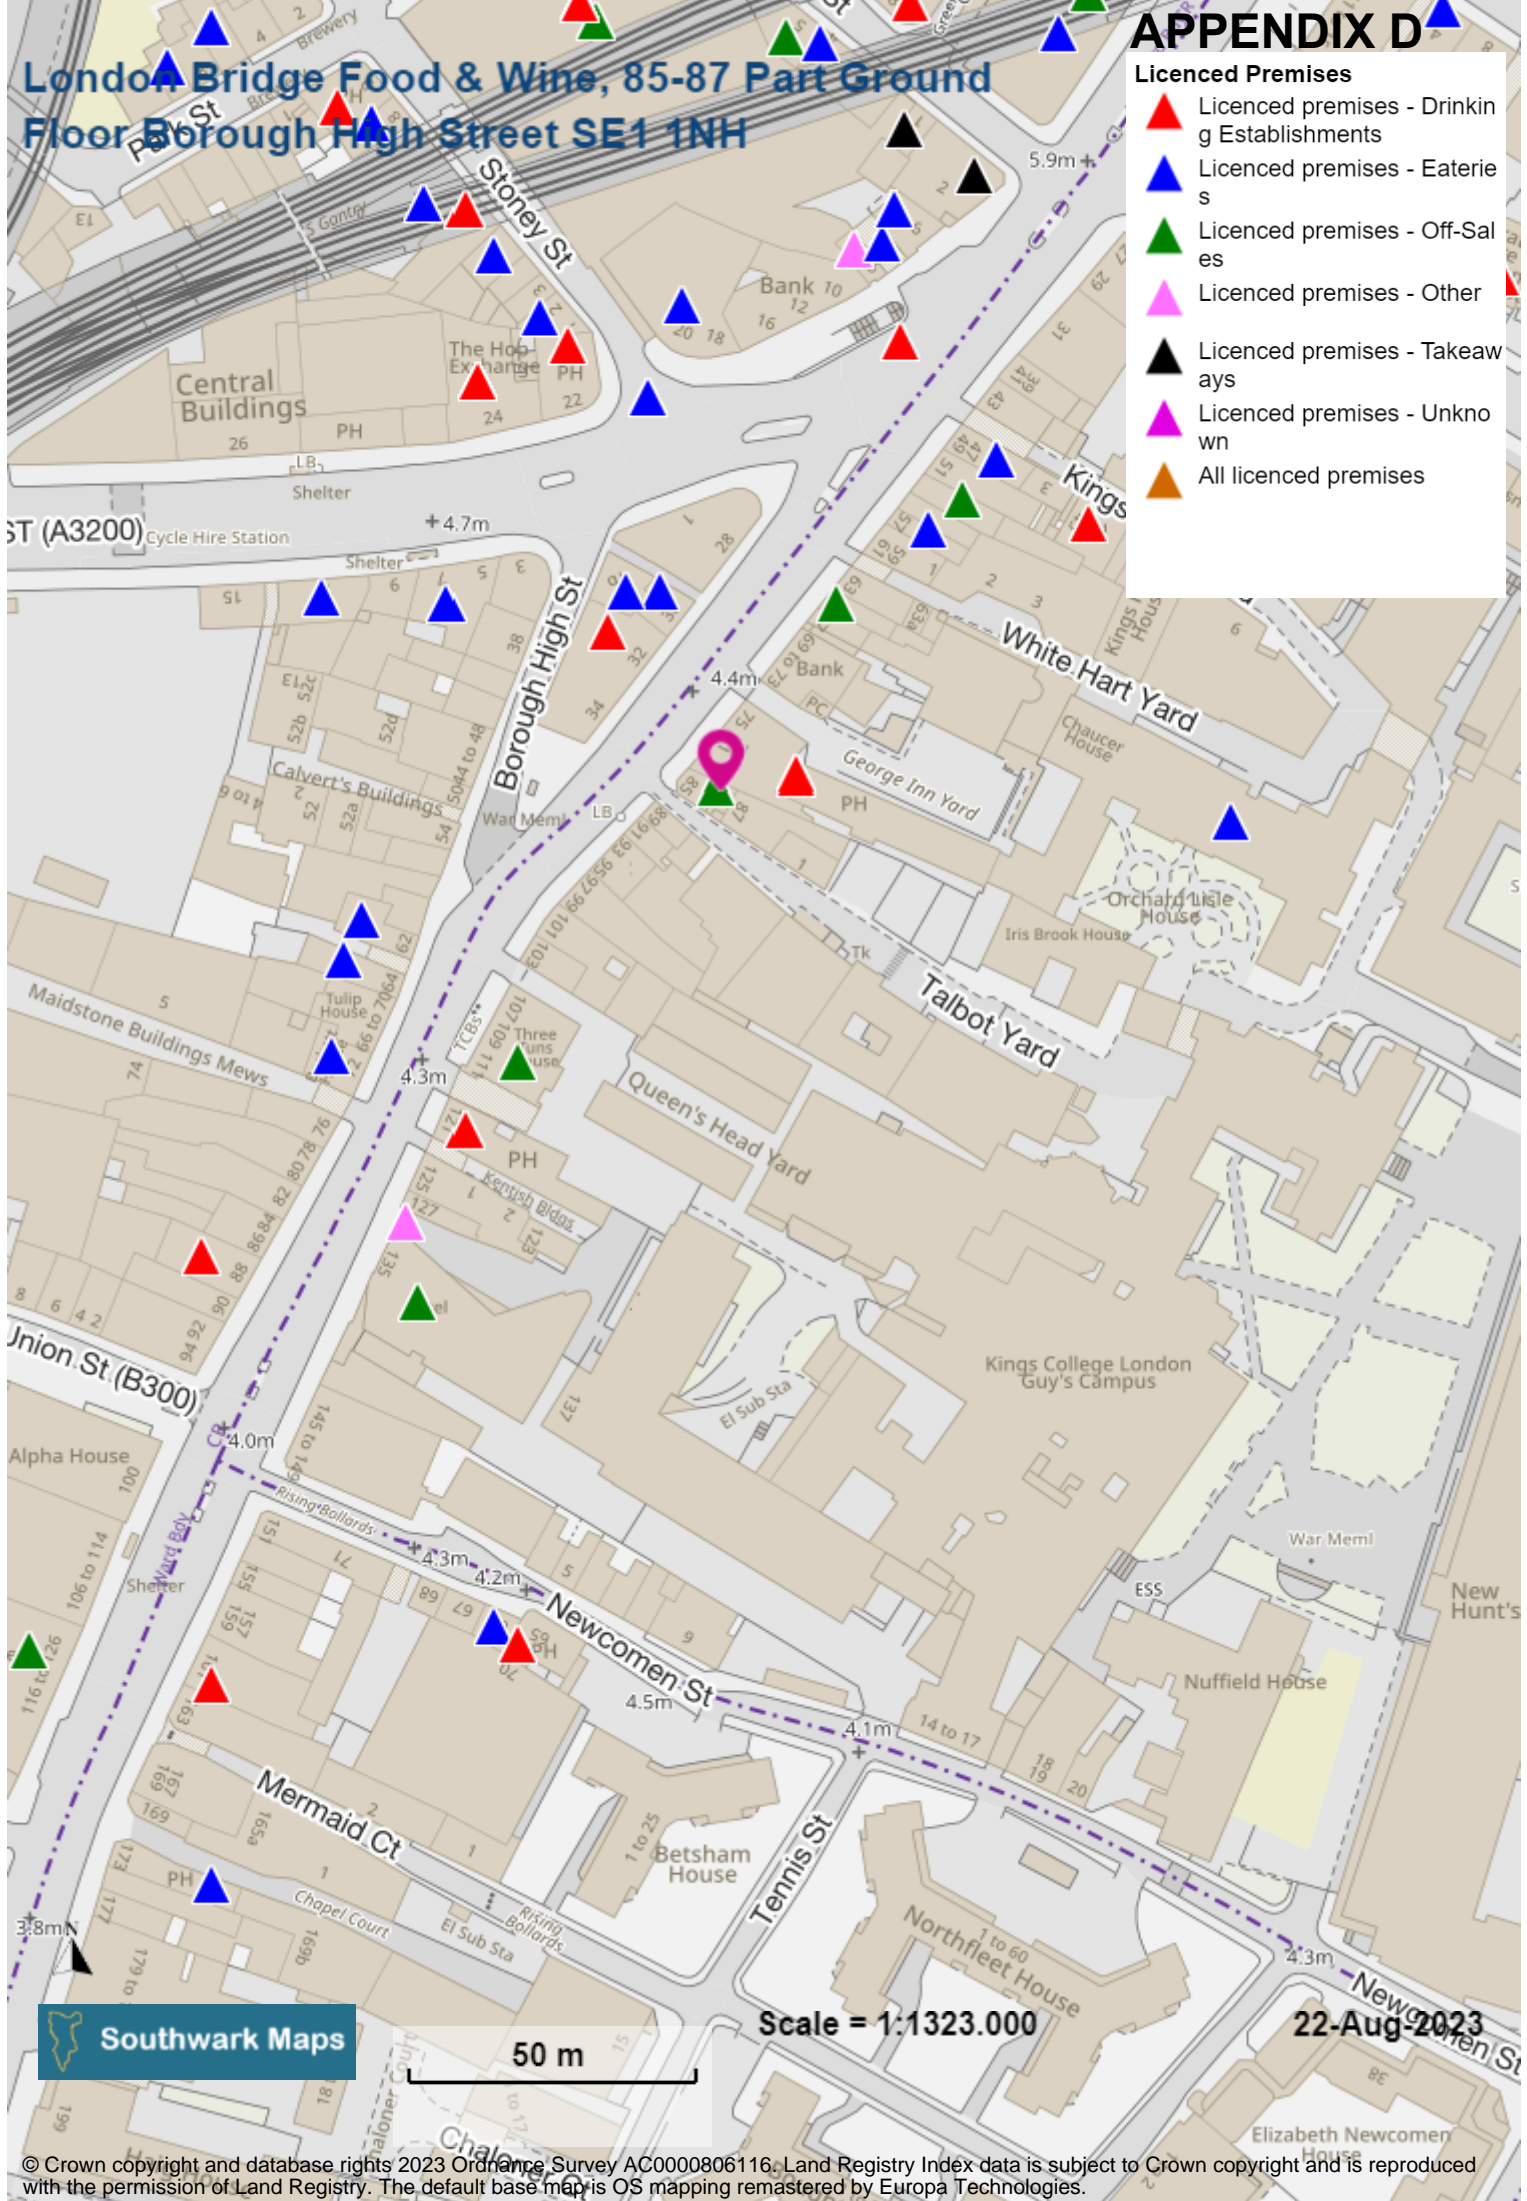

APPENDIX D

London Bridge Food & Wine, 85-87 Part Ground Floor Borough High Street SE1 1NH

- Licensed Premises**
- ▲ Licenced premises - Drinking Establishments
 - ▲ Licenced premises - Eateries
 - ▲ Licenced premises - Off-Sales
 - ▲ Licenced premises - Other
 - ▲ Licenced premises - Takeaways
 - ▲ Licenced premises - Unknown
 - ▲ All licenced premises

Southwark Maps

50 m

Scale = 1:1323,000

22-Aug-2023